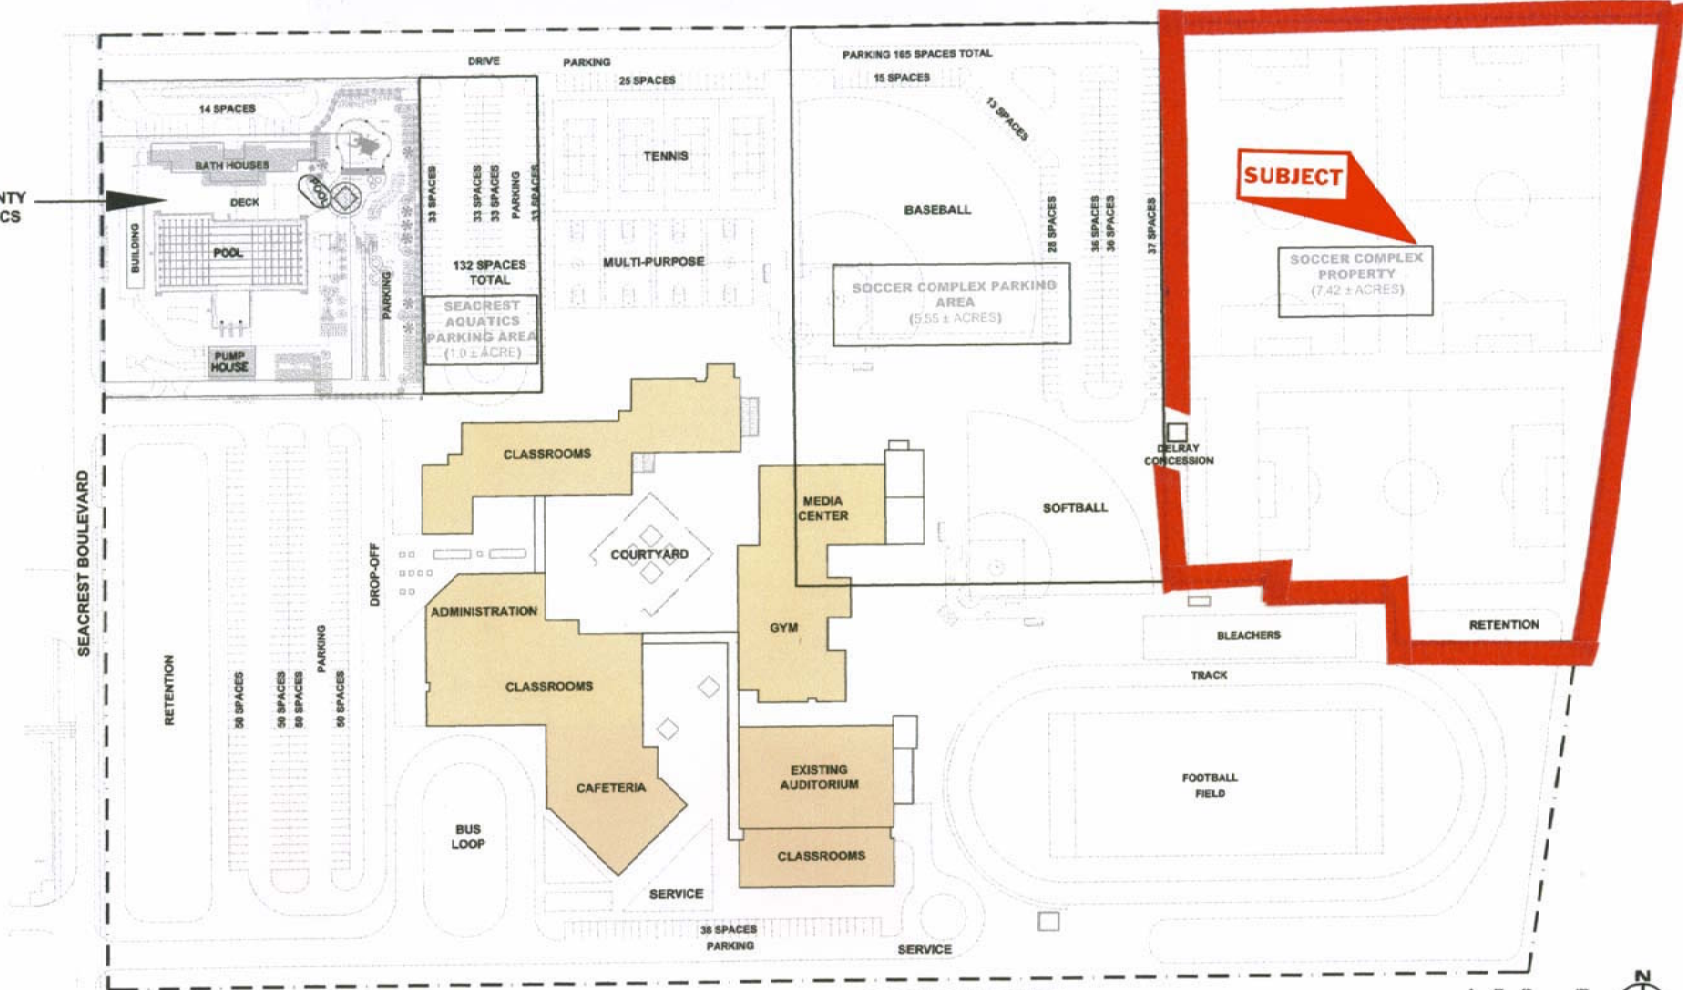

Exhibit "B"

EXPANDED PB COUNTY SEACREST AQUATICS FACILITY

ACREAGE TABULATION

EXISTING SCHOOL FACILITY	35.62± ACRES
NEW SOCCER COMPLEX	7.42± ACRES
NEW SOCCER COMPLEX PARKING AREA	5.55± ACRES
SEACREST AQUATICS PARKING AREA	1.00± ACRE

NEW MIDDLE SCHOOL OF THE ARTS CAMPUS

PHASE II

MASTER PLAN FOR EXISTING ATLANTIC HIGH SCHOOL CAMPUS DELRAY BEACH, FLORIDA

MPA ARCHITECTS, INC. 09/15/05